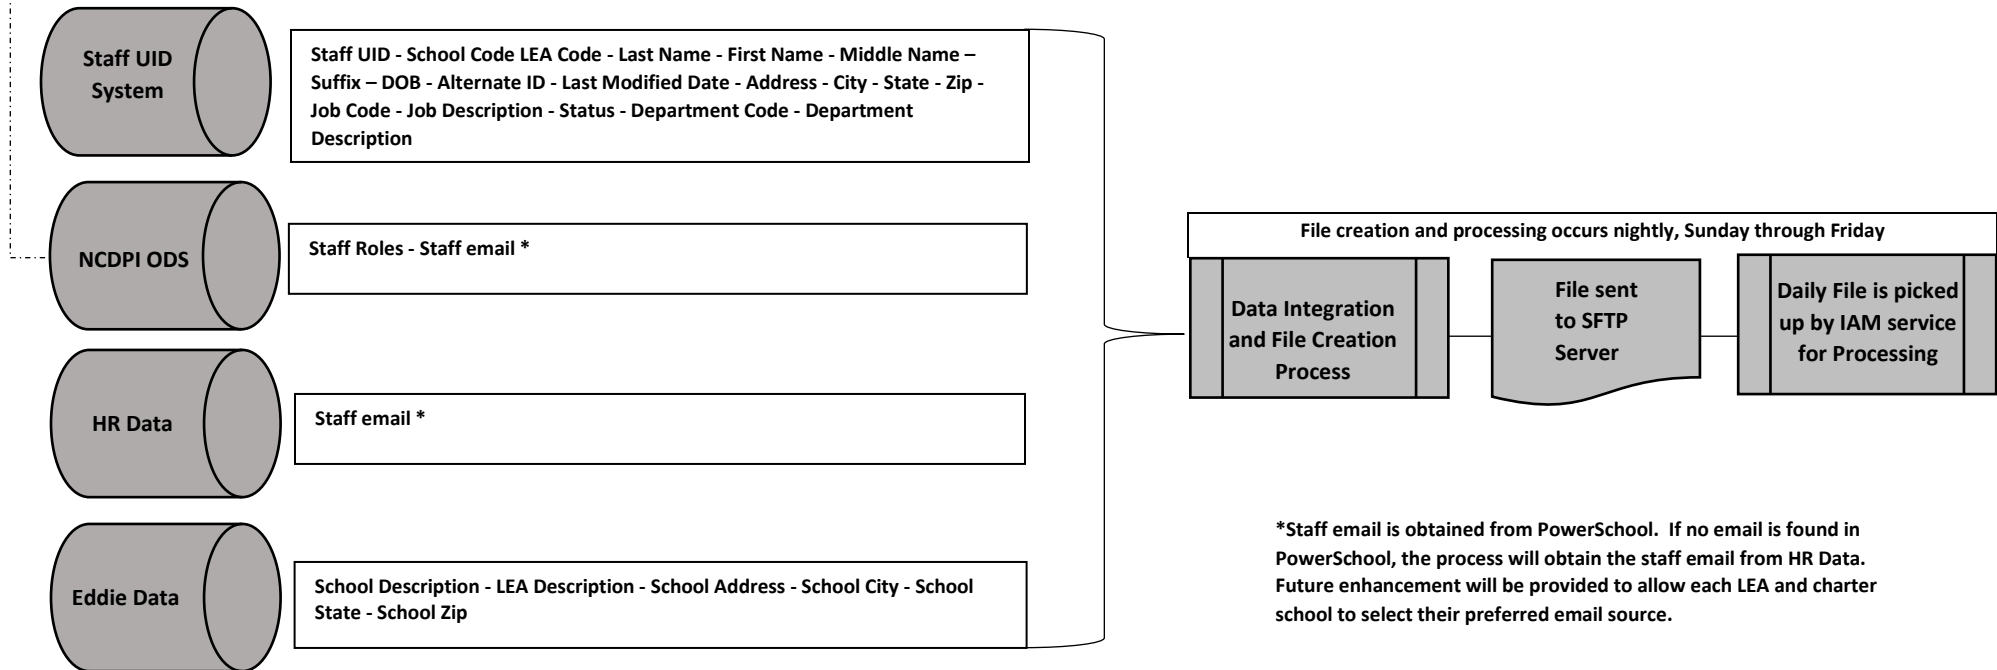

NCEdCloud IAM Service Source Data Workflow - Student

NCEdCloud IAM Service Source Data Workflow - Staff

*Staff email is obtained from PowerSchool. If no email is found in PowerSchool, the process will obtain the staff email from HR Data. Future enhancement will be provided to allow each LEA and charter school to select their preferred email source.