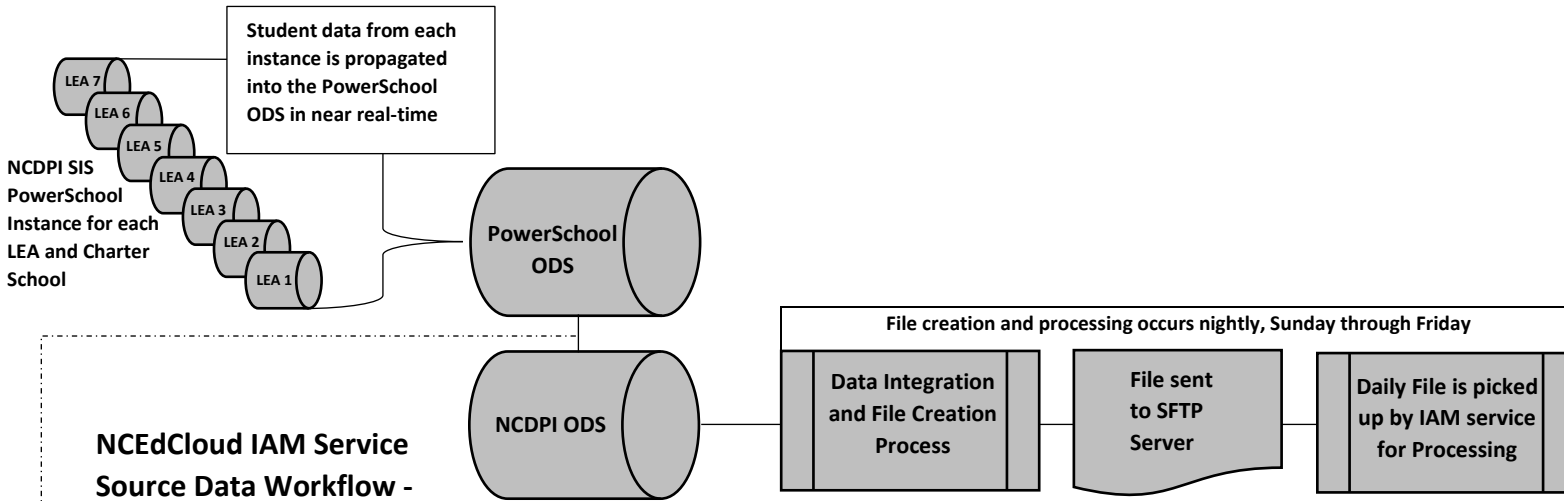

NCEdCloud IAM Service Source Data Workflow - Student

NCEdCloud IAM Service Source Data Workflow - Staff

*Staff email is obtained from PowerSchool. If no email is found in PowerSchool, the process will obtain the staff email from HR Data. Future enhancement will be provided to allow each LEA and charter school to select their preferred email source.